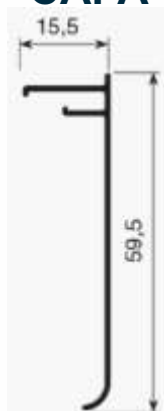

CAPA

CÓDIGO: BX 100

TRILHO SUP.

CÓDIGO: BX 094

TRILHO INFERIOR

CÓDIGO: BX 097

TAPA CANAL

CÓDIGO: BX 105A

TAPA VENTO

CÓDIGO: BX 144

CADEIRINHA

CÓDIGO: BX 145

CAVALÃO P/ BOX

CÓDIGO: BX111